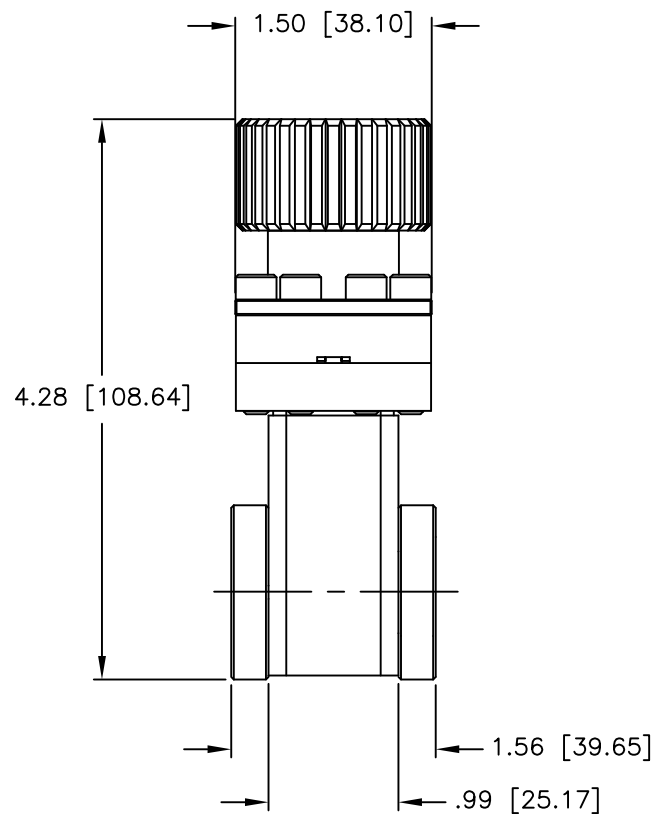

CARRIAGE SIDE

GATE (SEAL) SIDE

12880 MOYA BLVD., RENO, NV 89506

OUTLINE DIMENSION DRAWING

DRAWING NUMBER
0261-4BX

DRAWING TITLE
G .625" RMSB/MAN/CFF
MODEL #11120-0060

REVISION
B