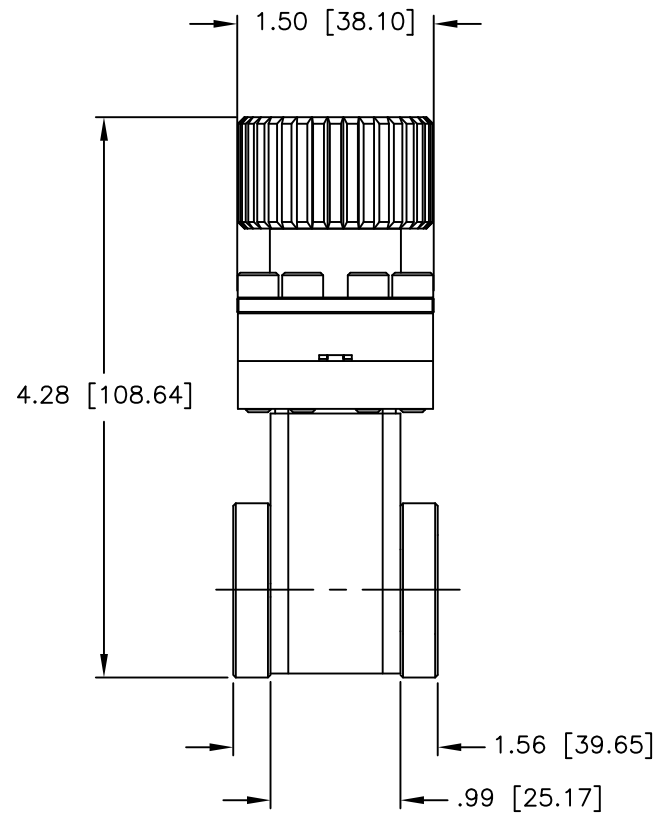

CARRIAGE SIDE

GATE (SEAL) SIDE

12880 MOYA BLVD., RENO, NV 89506

**OUTLINE DIMENSION DRAWING**

DRAWING NUMBER  
**0261-4BX**

DRAWING TITLE  
**G .625" RMSB/MAN/CFF  
MODEL #11120-0060**

REVISION  
**B**