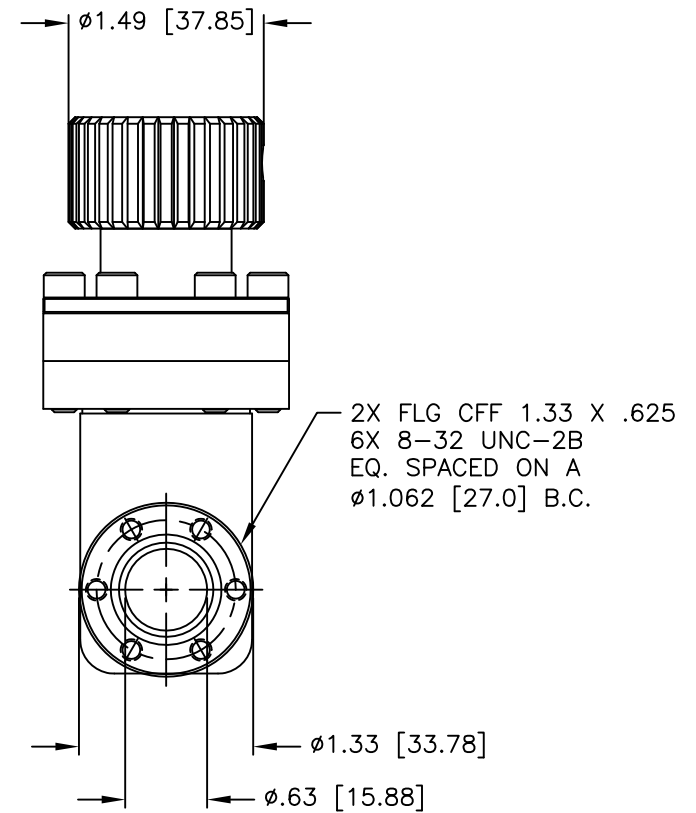

CARRIAGE SIDE

GATE (SEAL) SIDE

12880 MOYA BLVD., RENO, NV 89506

**OUTLINE DIMENSION DRAWING**

DRAWING NUMBER  
**0261-4BX**

DRAWING TITLE  
**G .625" RMSB/MAN/CFF  
MODEL #11120-0060**

REVISION  
**B**