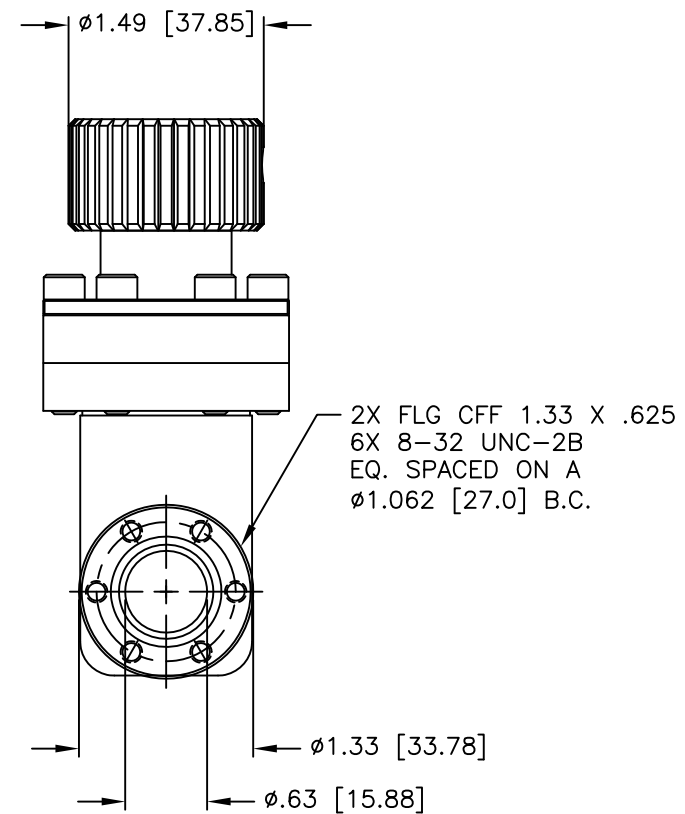

CARRIAGE SIDE

GATE (SEAL) SIDE

12880 MOYA BLVD., RENO, NV 89506

OUTLINE DIMENSION DRAWING

DRAWING NUMBER
0261-4BX

DRAWING TITLE
G .625" RMSB/MAN/CFF
MODEL #11120-0060

REVISION
B