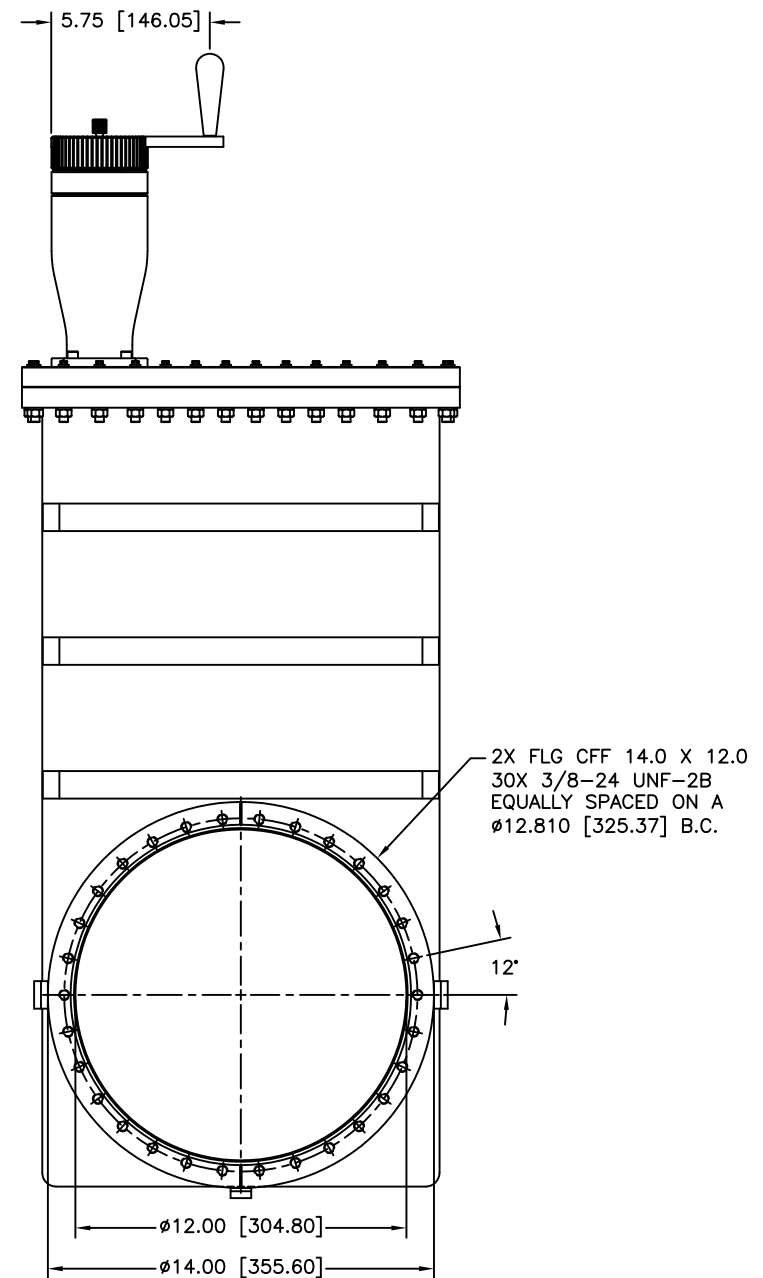

CARRIAGE SIDE

GATE (SEAL) SIDE

12880 MOYA BLVD., RENO, NV 89506

# OUTLINE DIMENSION DRAWING

DRAWING NUMBER

7748-3CX

DRAWING TITLE

G 12.0" RMSB/MAN/CFF  
MODEL #11120-1200

REVISION

C