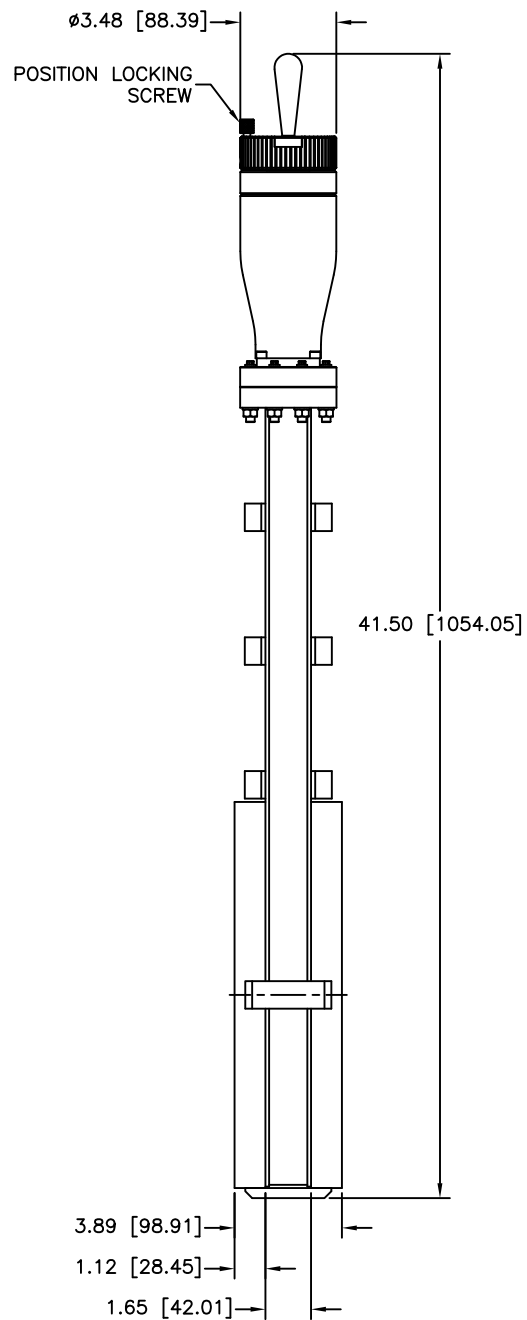

CARRIAGE SIDE

GATE (SEAL) SIDE

12880 MOYA BLVD., RENO, NV 89506

# OUTLINE DIMENSION DRAWING

DRAWING NUMBER

7748-3CX

DRAWING TITLE

G 12.0" RMSB/MAN/CFF  
MODEL #11120-1200

REVISION

C