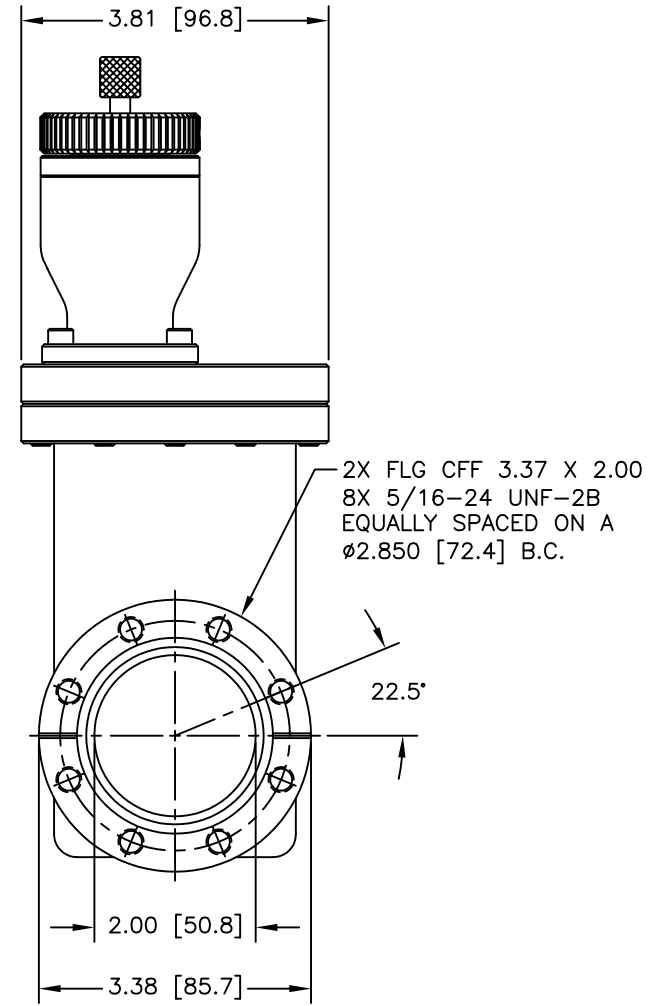

POSITION LOCKING SCREW

CARRIAGE SIDE

GATE (SEAL) SIDE

12880 MOYA BLVD., RENO, NV 89506

OUTLINE DIMENSION DRAWING

DRAWING NUMBER	DRAWING TITLE	REVISION
6301-3EX	G 2.0" MSB/MAN/CFF MODEL # 11120-0200	E