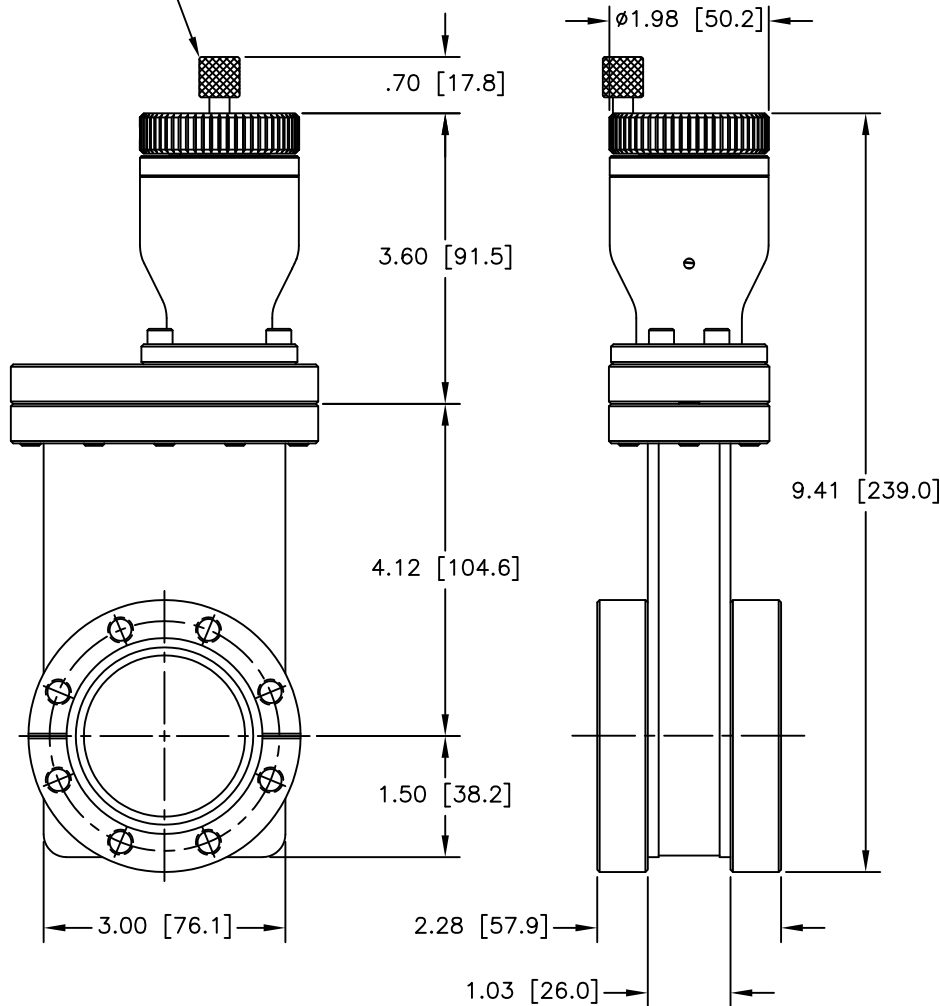

POSITION LOCKING SCREW

CARRIAGE SIDE

GATE (SEAL) SIDE

12880 MOYA BLVD., RENO, NV 89506

OUTLINE DIMENSION DRAWING

DRAWING NUMBER	DRAWING TITLE	REVISION
6301-3EX	G 2.0" MSB/MAN/CFF MODEL # 11120-0200	E