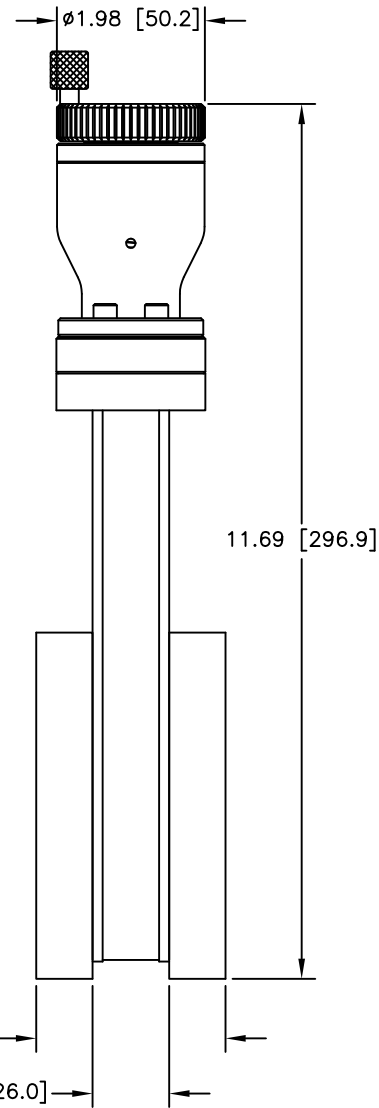

CARRIAGE SIDE

GATE (SEAL) SIDE

12880 MOYA BLVD., RENO, NV 89506

OUTLINE DIMENSION DRAWING

DRAWING NUMBER
6305-3FX

DRAWING TITLE
G 3.0" MSB/MAN/CFF
MODEL #11120-0300

REVISION
F