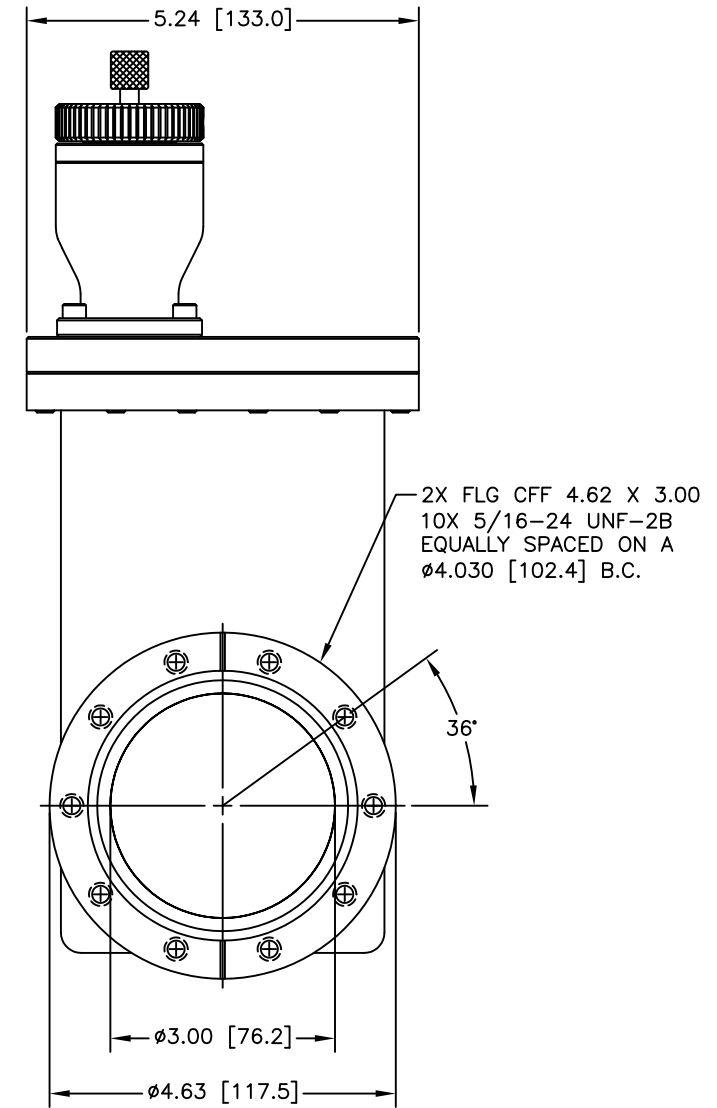

CARRIAGE SIDE

GATE (SEAL) SIDE

12880 MOYA BLVD., RENO, NV 89506

OUTLINE DIMENSION DRAWING

DRAWING NUMBER
6305-3FX

DRAWING TITLE
G 3.0" MSB/MAN/CFF
MODEL #11120-0300

REVISION
F