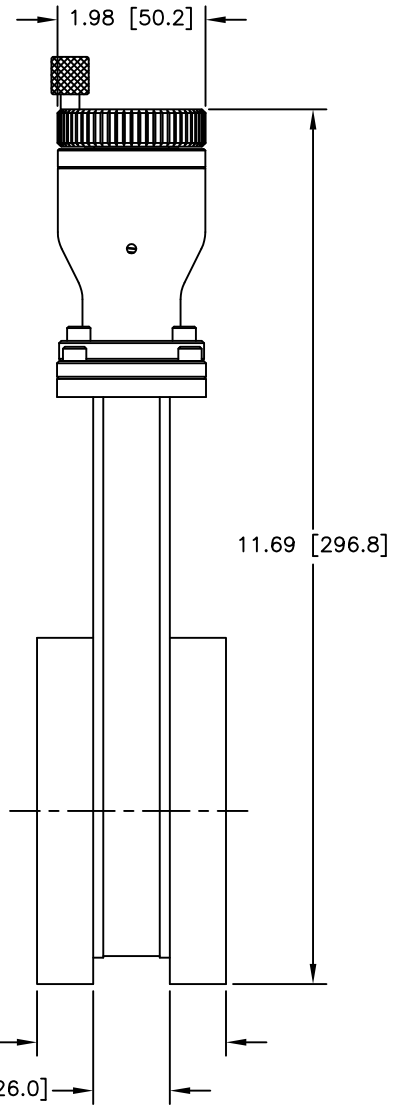

POSITION LOCKING SCREW

CARRIAGE SIDE

GATE (SEAL) SIDE

2X FLG CFF 4.62 X 3.00  
10X 5/16-24 UNF-2B  
EQUALLY SPACED ON A  
Ø4.030 [102.4] B.C.

12880 MOYA BLVD., RENO, NV 89506

OUTLINE DIMENSION DRAWING

DRAWING NUMBER  
6304-3FX

DRAWING TITLE  
G 3.0" STD/MAN/CFF  
MODEL #11110-0300

REVISION  
F