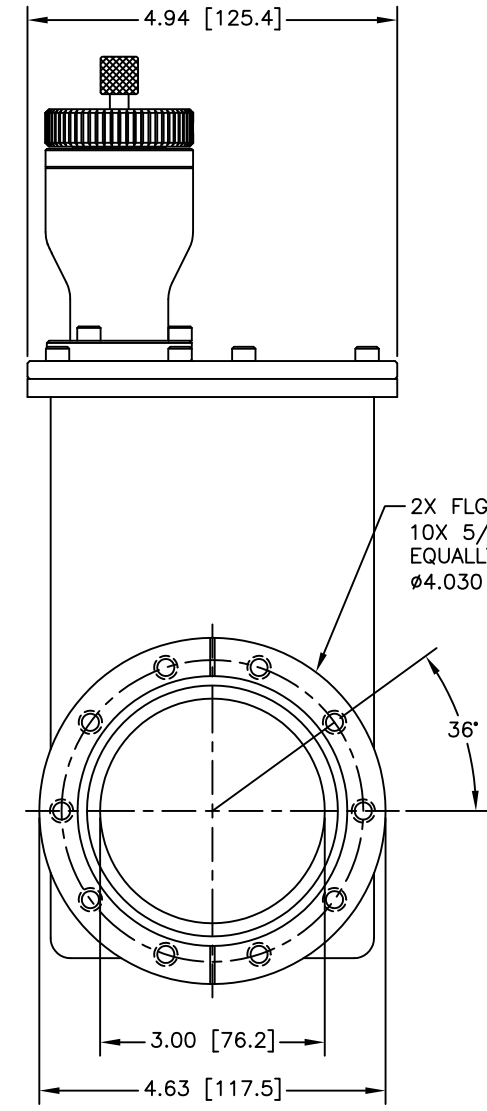

POSITION LOCKING SCREW

CARRIAGE SIDE

GATE (SEAL) SIDE

2X FLG CFF 4.62 X 3.00  
10X 5/16-24 UNF-2B  
EQUALLY SPACED ON A  
Ø4.030 [102.4] B.C.

12880 MOYA BLVD., RENO, NV 89506

OUTLINE DIMENSION DRAWING

DRAWING NUMBER  
6304-3FX

DRAWING TITLE  
G 3.0" STD/MAN/CFF  
MODEL #11110-0300

REVISION  
F