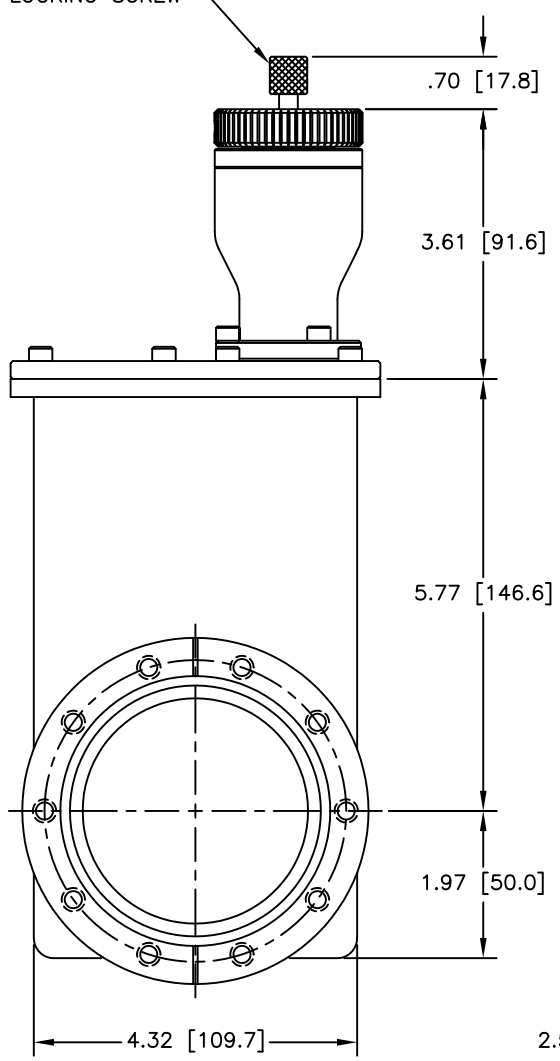

POSITION LOCKING SCREW

CARRIAGE SIDE

GATE (SEAL) SIDE

2X FLG CFF 4.62 X 3.00  
10X 5/16-24 UNF-2B  
EQUALLY SPACED ON A  
Ø4.030 [102.4] B.C.

12880 MOYA BLVD., RENO, NV 89506

OUTLINE DIMENSION DRAWING

DRAWING NUMBER  
6304-3FX

DRAWING TITLE  
G 3.0" STD/MAN/CFF  
MODEL #11110-0300

REVISION  
F