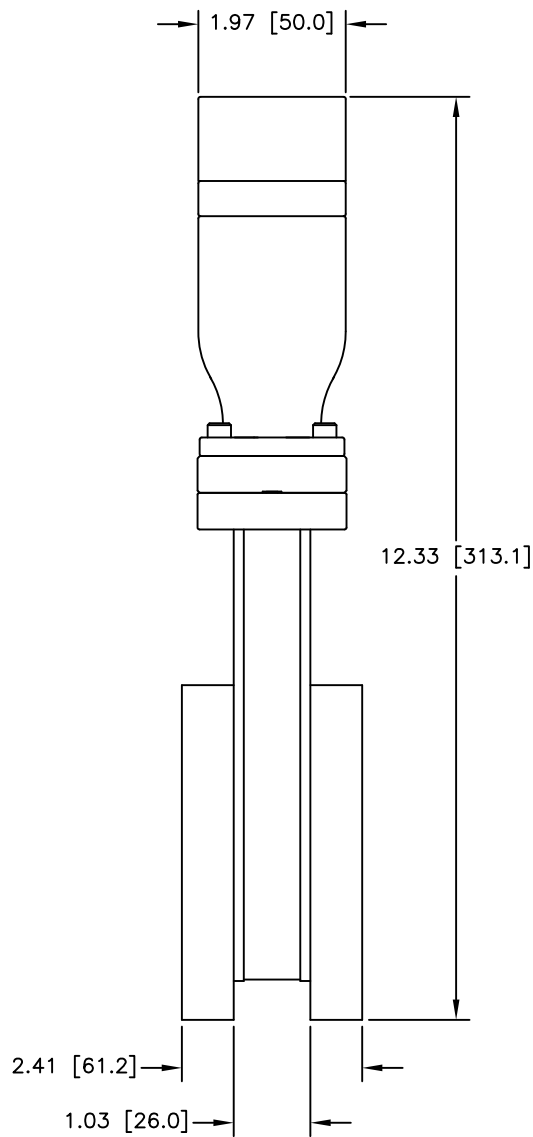

CARRIAGE SIDE

GATE (SEAL) SIDE

12880 MOYA BLVD., RENO, NV 89506

OUTLINE DIMENSION DRAWING

DRAWING NUMBER
6260-2GX

DRAWING TITLE
G 2.5" MSB/PNU/CFF
MODEL # 11222-0250R

REVISION
G