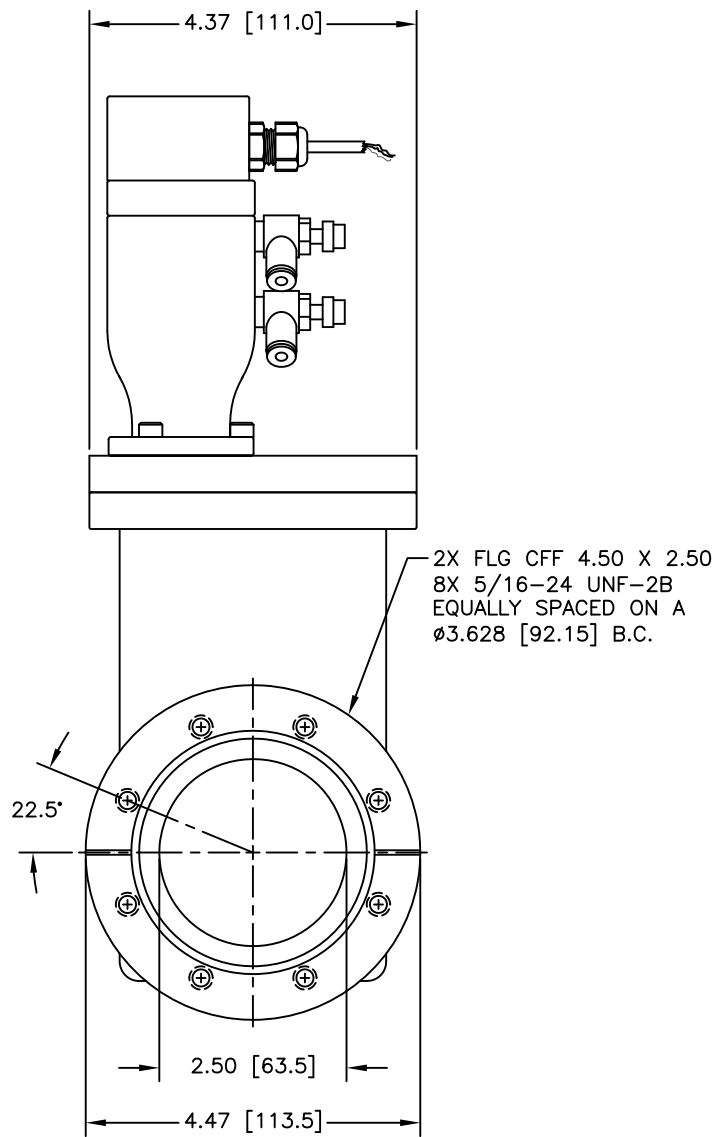

CARRIAGE SIDE

GATE (SEAL) SIDE

12880 MOYA BLVD., RENO, NV 89506

OUTLINE DIMENSION DRAWING

DRAWING NUMBER
6260-2GX

DRAWING TITLE
G 2.5" MSB/PNU/CFF
MODEL # 11222-0250R

REVISION
G