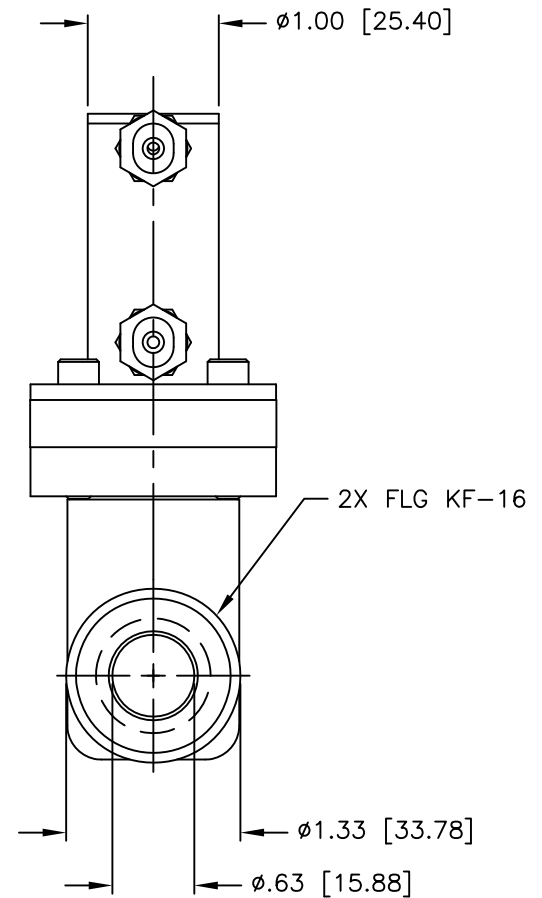

CARRIAGE SIDE

GATE (SEAL) SIDE

12880 MOYA BLVD., RENO, NV 89506

OUTLINE DIMENSION DRAWING

DRAWING NUMBER
13097-7CT

DRAWING TITLE
**G .625" LSTD/PNU/KF
MODEL #21212-0063**

REVISION
C