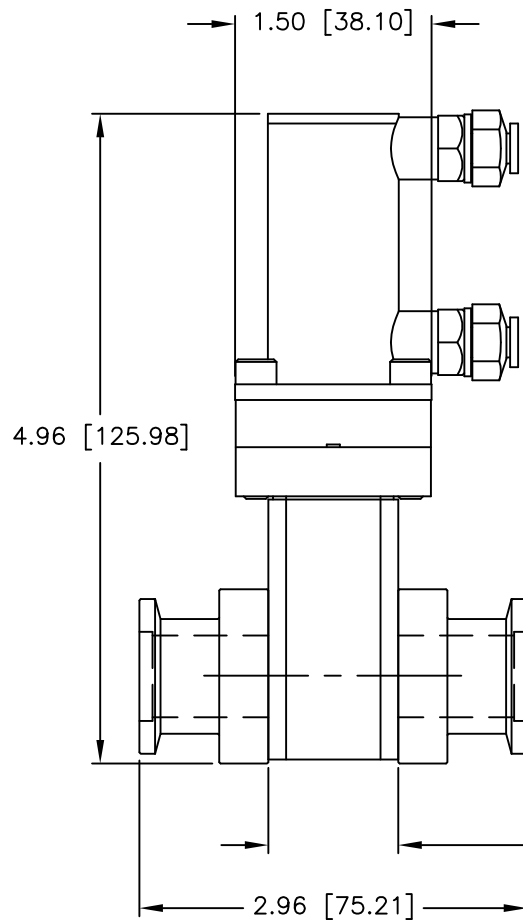

CARRIAGE SIDE

GATE (SEAL) SIDE

12880 MOYA BLVD., RENO, NV 89506

OUTLINE DIMENSION DRAWING

DRAWING NUMBER
13097-7CT

DRAWING TITLE
**G .625" LSTD/PNU/KF
MODEL #21212-0063**

REVISION
C