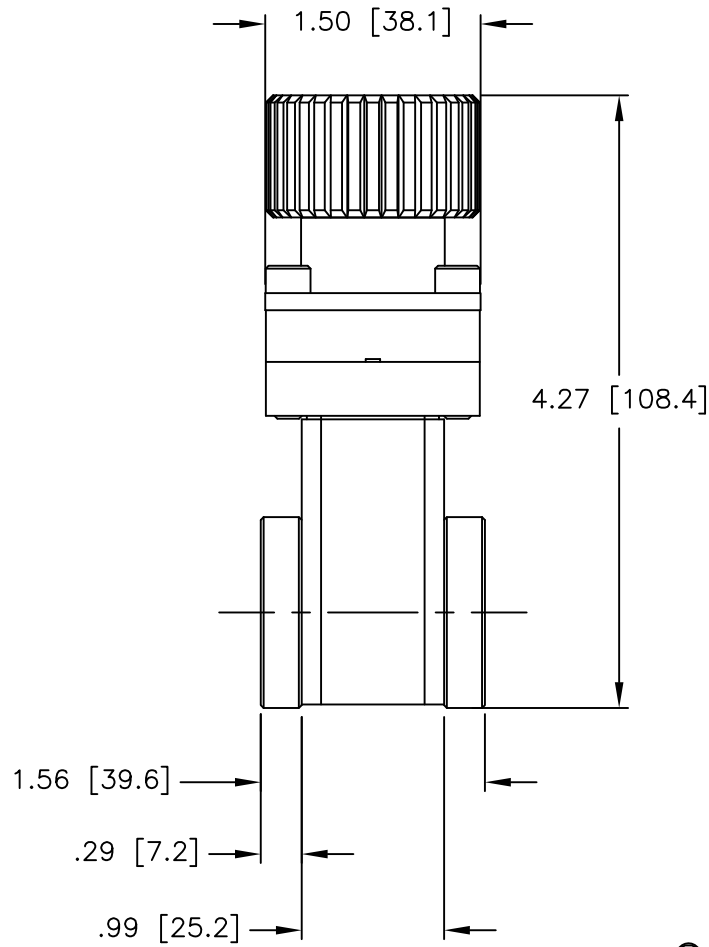

CARRIAGE SIDE

GATE (SEAL) SIDE

OUTLINE DIMENSION DRAWING

DRAWING NUMBER	DRAWING TITLE	REVISION
0261-1BX	G .625" RSTD/MAN/CFF MODEL #11110-0060	B