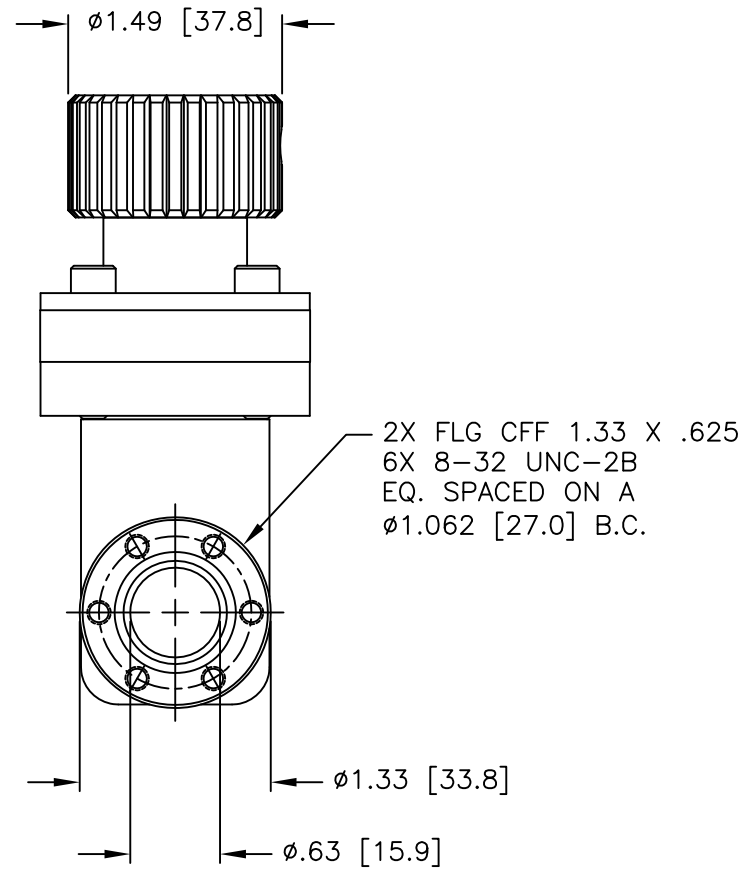

CARRIAGE SIDE

GATE (SEAL) SIDE

OUTLINE DIMENSION DRAWING

DRAWING NUMBER	DRAWING TITLE	REVISION
0261-1BX	G .625" RSTD/MAN/CFF MODEL #11110-0060	B