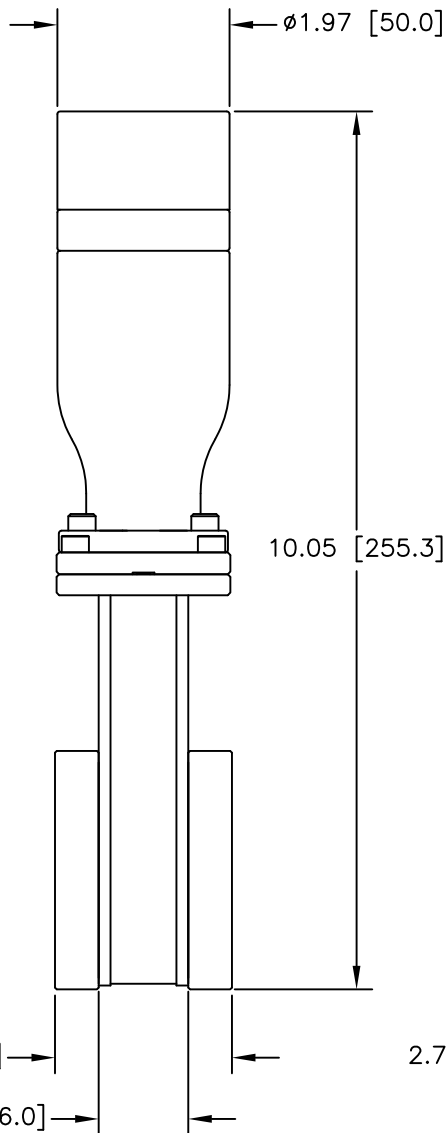

CARRIAGE SIDE

GATE (SEAL) SIDE

12880 MOYA BLVD., RENO, NV 89506

OUTLINE DIMENSION DRAWING

DRAWING NUMBER
6306-2AX

DRAWING TITLE
G 1.5" LSTD/PNU/CFF
MODEL # 21212-0150R

REVISION
A