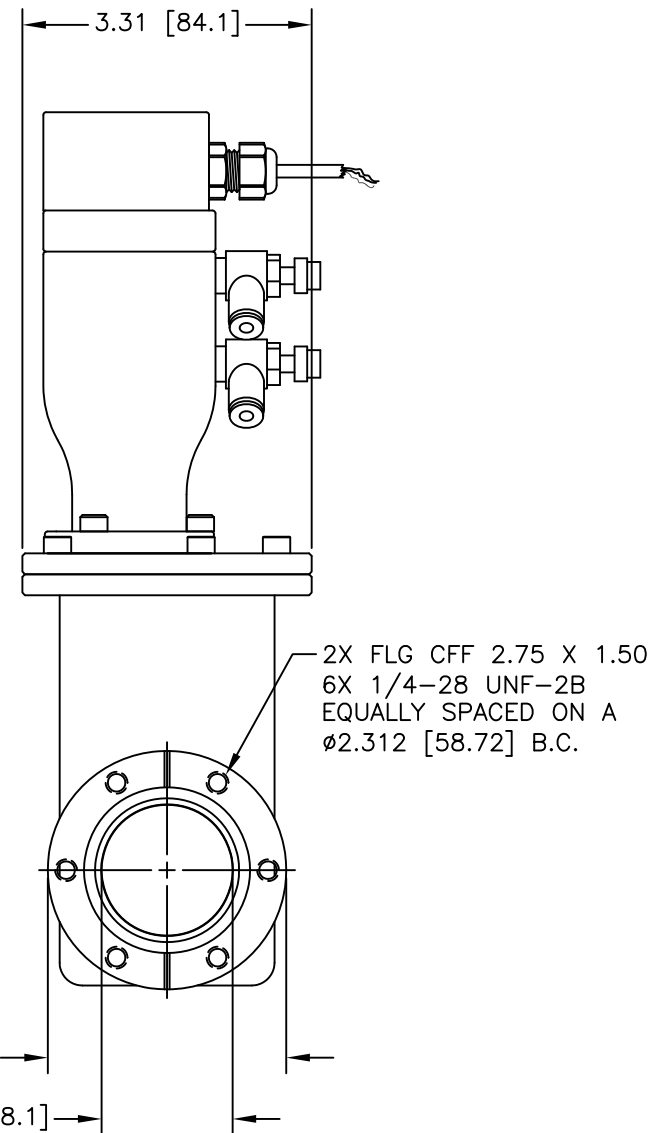

CARRIAGE SIDE

GATE (SEAL) SIDE

12880 MOYA BLVD., RENO, NV 89506

OUTLINE DIMENSION DRAWING

DRAWING NUMBER
6306-2AX

DRAWING TITLE
G 1.5" LSTD/PNU/CFF
MODEL # 21212-0150R

REVISION
A