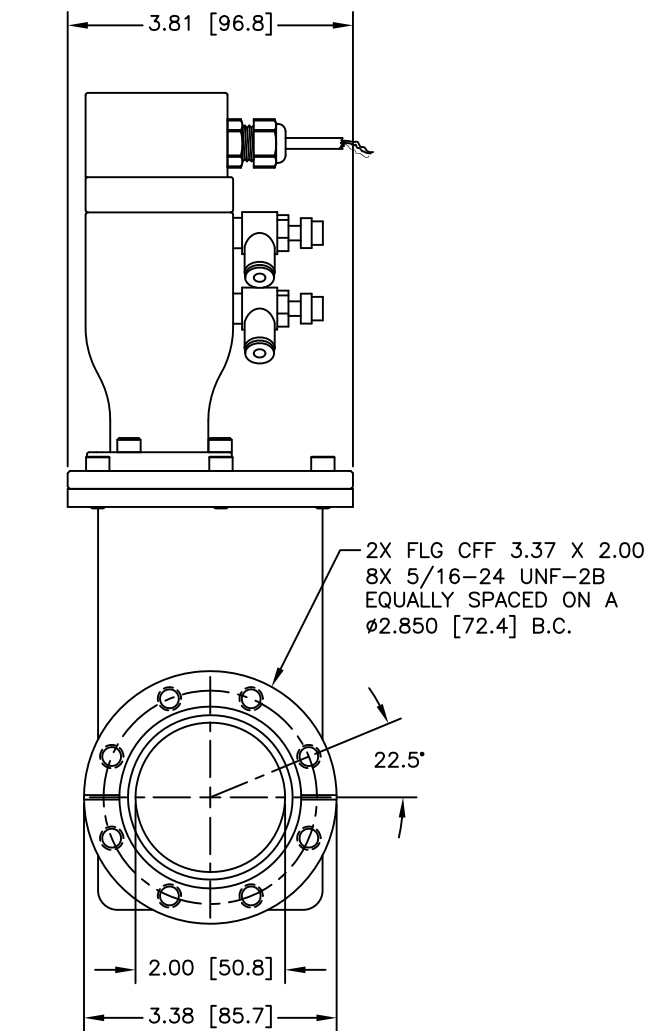

CARRIAGE SIDE

GATE (SEAL) SIDE

2X FLG CFF 3.37 X 2.00
8X 5/16-24 UNF-2B
EQUALLY SPACED ON A
Ø2.850 [72.4] B.C.

12880 MOYA BLVD., RENO, NV 89506

OUTLINE DIMENSION DRAWING

DRAWING NUMBER
6307-2AX

DRAWING TITLE
G 2.0" LSTD/PNU/CFF
MODEL # 21212-0200R