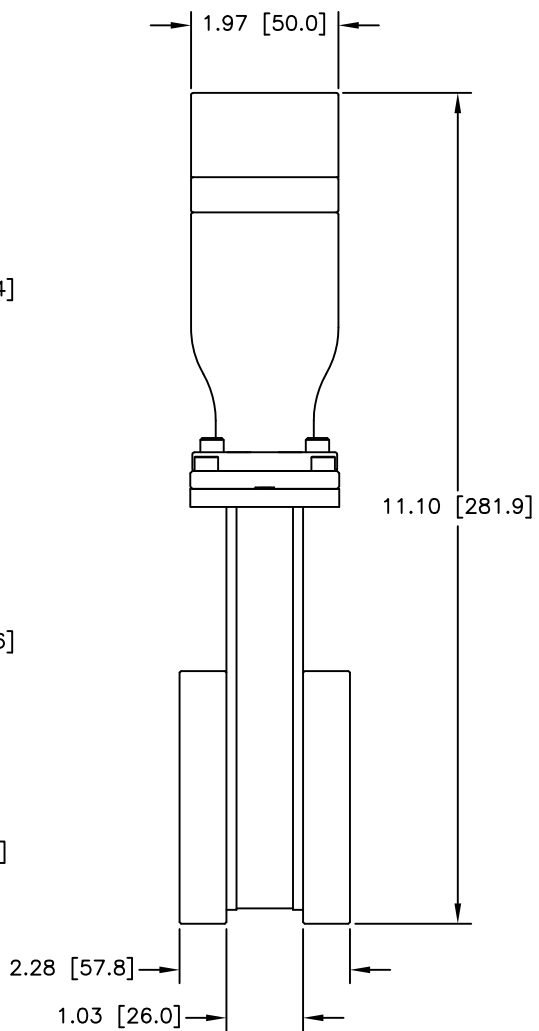

CARRIAGE SIDE

GATE (SEAL) SIDE

2X FLG CFF 3.37 X 2.00
8X 5/16-24 UNF-2B
EQUALLY SPACED ON A
Ø2.850 [72.4] B.C.

12880 MOYA BLVD., RENO, NV 89506

OUTLINE DIMENSION DRAWING

DRAWING NUMBER
6307-2AX

DRAWING TITLE
G 2.0" LSTD/PNU/CFF
MODEL # 21212-0200R