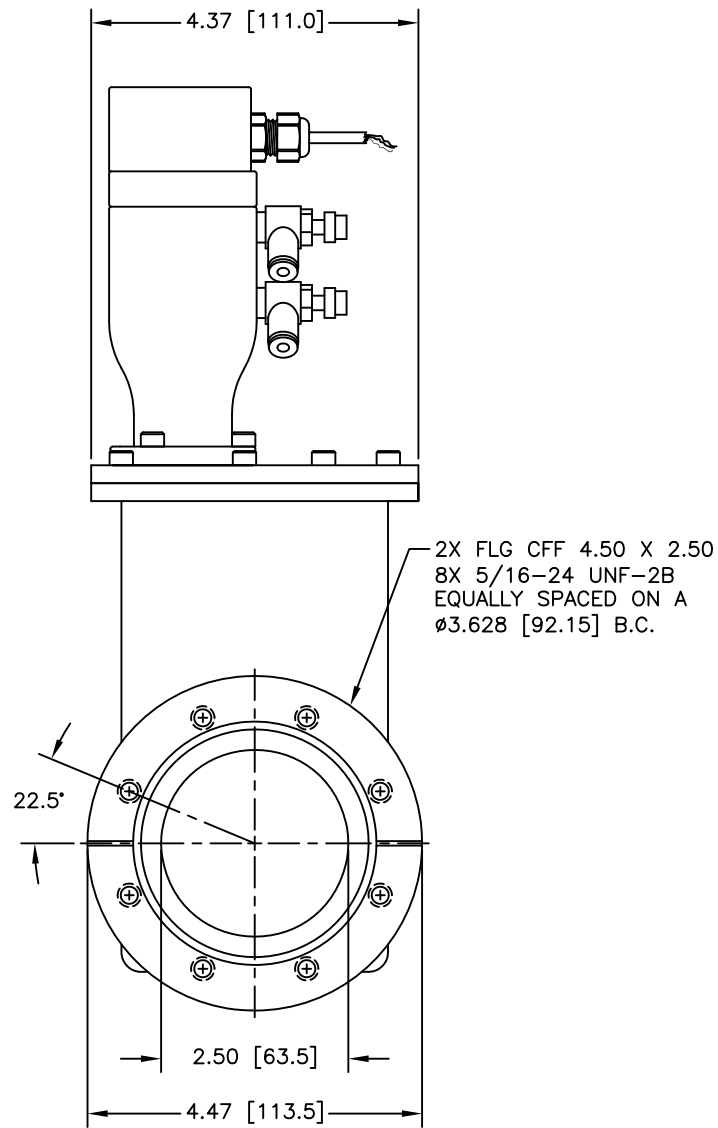

CARRIAGE SIDE

GATE (SEAL) SIDE

12880 MOYA BLVD., RENO, NV 89506

OUTLINE DIMENSION DRAWING

DRAWING NUMBER  
6308-2AX

DRAWING TITLE  
G 2.5" LSTD/PNU/CFF  
MODEL # 21212-0250R

REVISION  
A