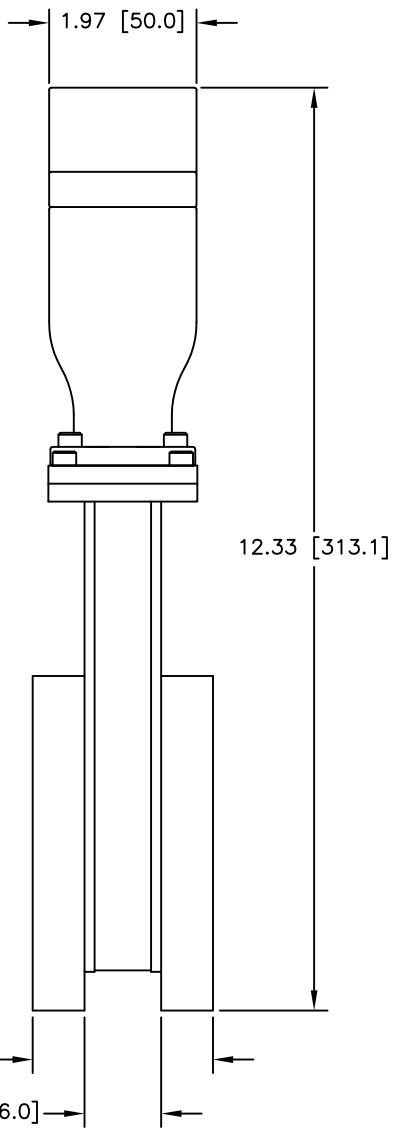

CARRIAGE SIDE

GATE (SEAL) SIDE

12880 MOYA BLVD., RENO, NV 89506

OUTLINE DIMENSION DRAWING

DRAWING NUMBER  
6308-2AX

DRAWING TITLE  
G 2.5" LSTD/PNU/CFF  
MODEL # 21212-0250R

REVISION  
A